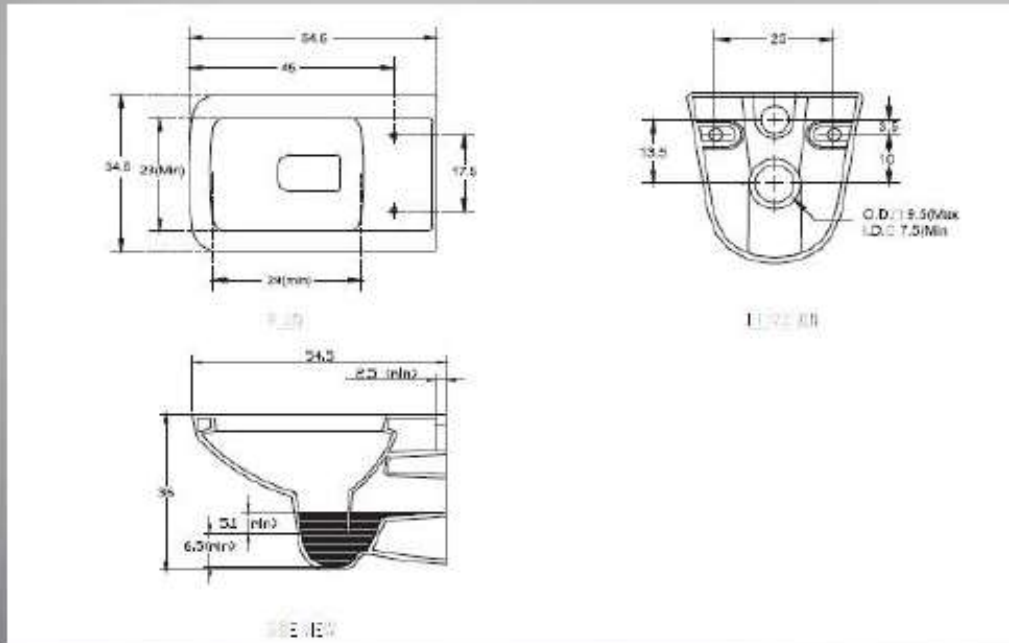

# TECHNICAL DRAWING

WALL MOUNTED ENIGMA STAR RATED

CONCEALO NEO (80MM)