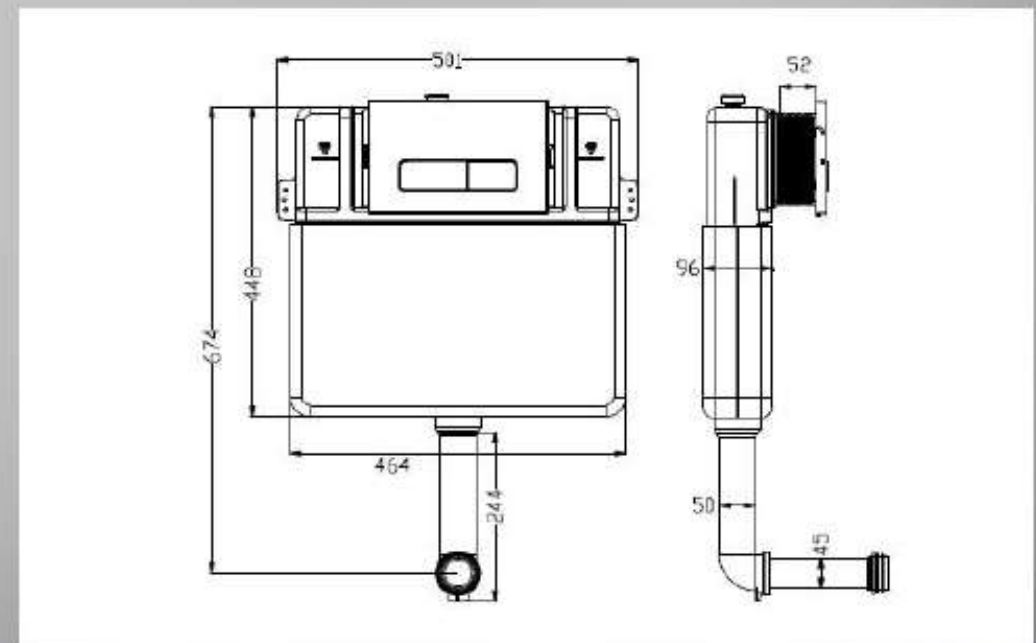

# TECHNICAL DRAWING

WALL MOUNTED ENIGMA STAR RATED

CONCEALO NEO (80MM)