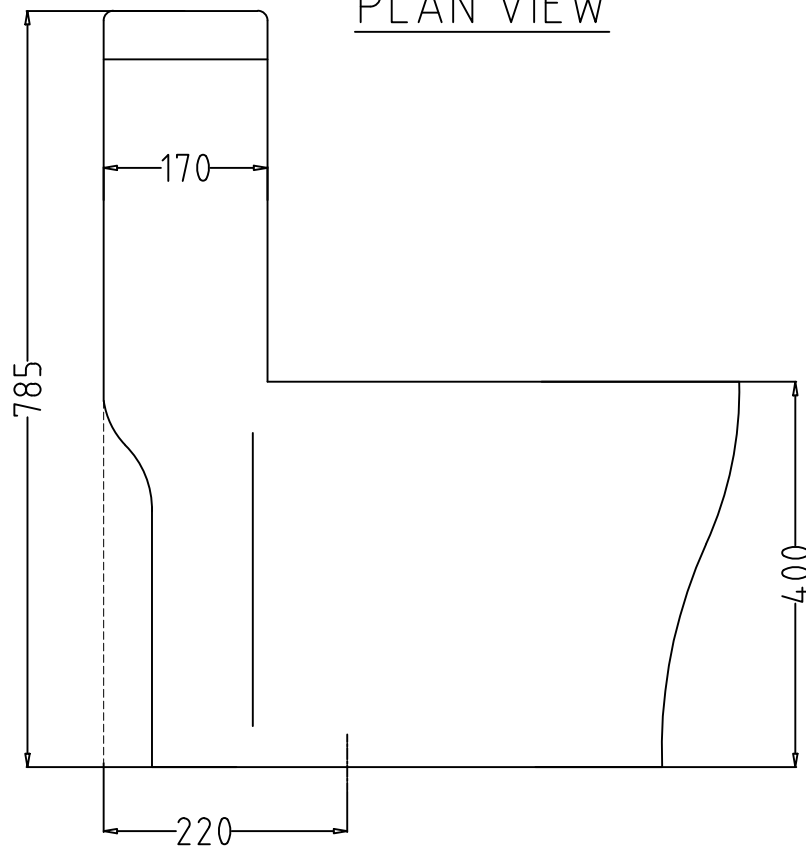

PLAN VIEW

SIDE VIEW

<b>hindware</b> ITALIAN COLLECTION		HSIL LIMITED BAHADURGARH	
CATALOGUE No. 92563			
ITEM DESCRIPTION: AGNESE ONE PCE CLOSET			
DRAWN: ENGINEER QA		DRAWN: UNIT MM	
CHECKED: DGM QA		SCALE : 1:1	
APPROVED: GM QA		DRAWING No.:BTD/EWC/114	
DATE: 4.6.2020		REV.No.:	