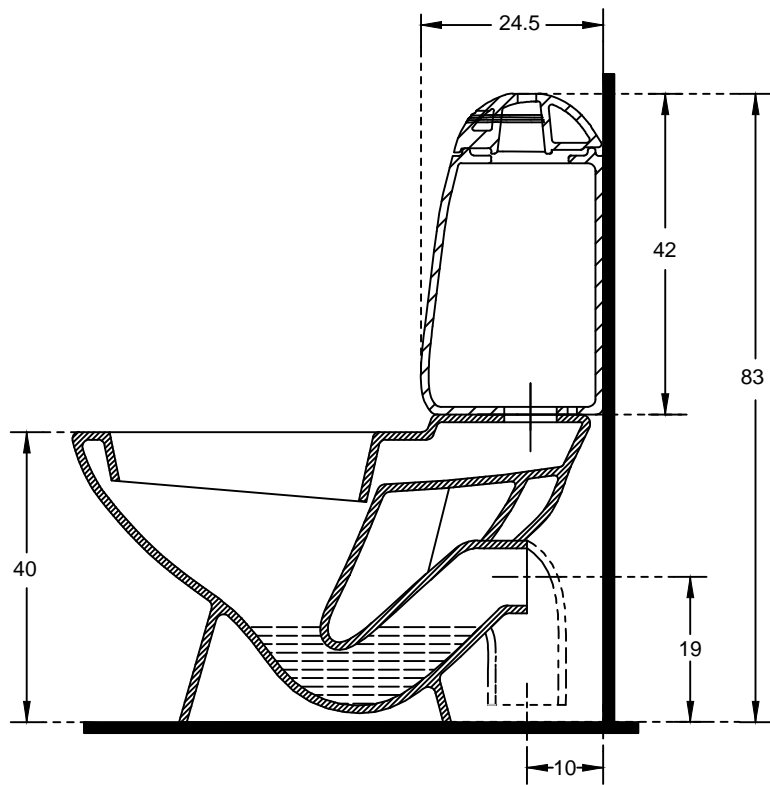

PLAN VIEW

SECTIONAL VIEW

hindware

**HSIL LIMITED,  
BAHADURGARH**

CATALOGUE No.: 20024 / 21038  
ITEM DESCRIPTION: EWC CONSTELLATION P & S (70X38X83CM)

DRAWN: UNIT: CM  
CHECKED: SCALE: 1:10

APPROVED: DRG. No.: WC/024  
REV. No.: 1