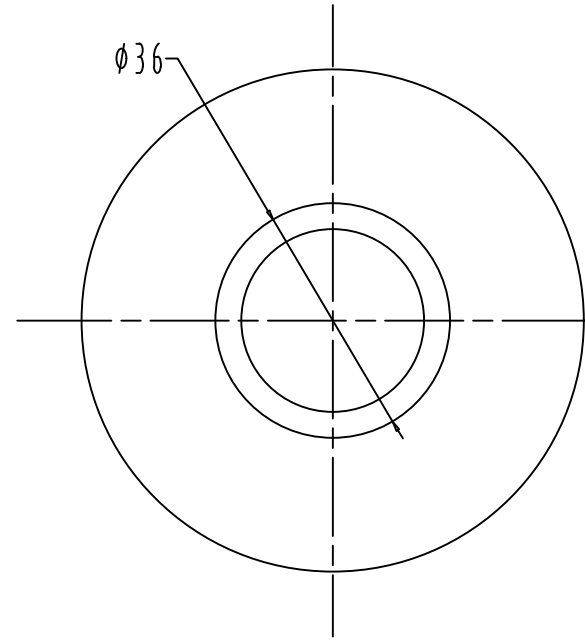

SLEEVE

HANDLE

WALL FLANGE

FLORA

CAT. NO. F280052

NAME OF COMMODITY : EXP. KIT FLUSHCOCK-SLEEVE, HANDLE & ADJ. FLANGE