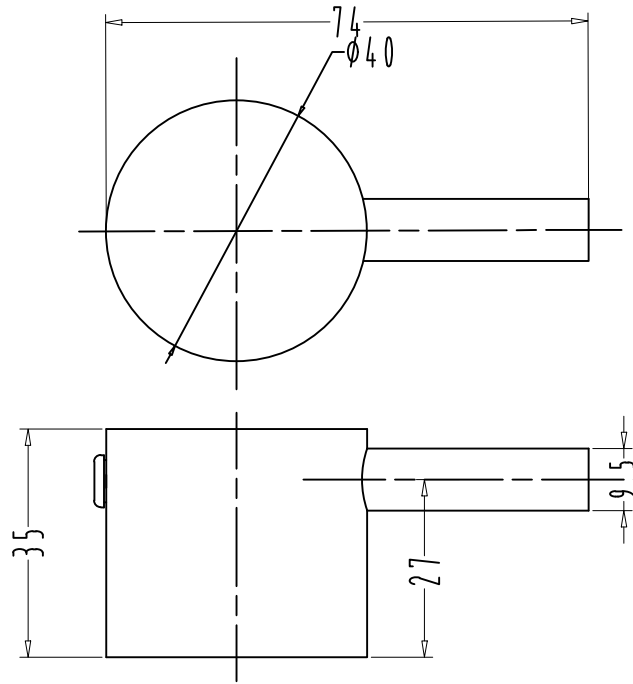

SLEEVE

HANDLE

WALL FLANGE

FLORA

CAT. NO. F280052

NAME OF COMMODITY : EXP. KIT FLUSHCOCK-SLEEVE, HANDLE & ADJ. FLANGE