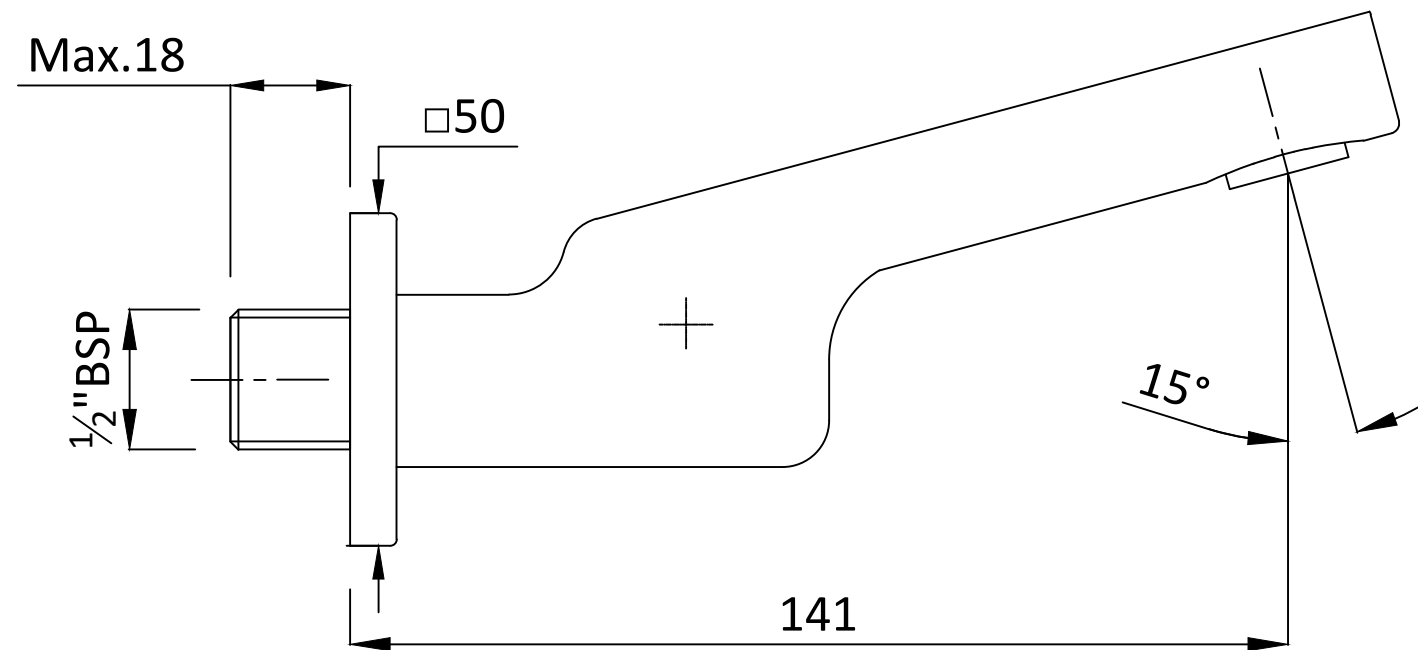

PART DESCRIPTION : BIB COCK (FOAM FLOW) WIT W.FLANGE

CAT NO. : F530041CP

RSC/019