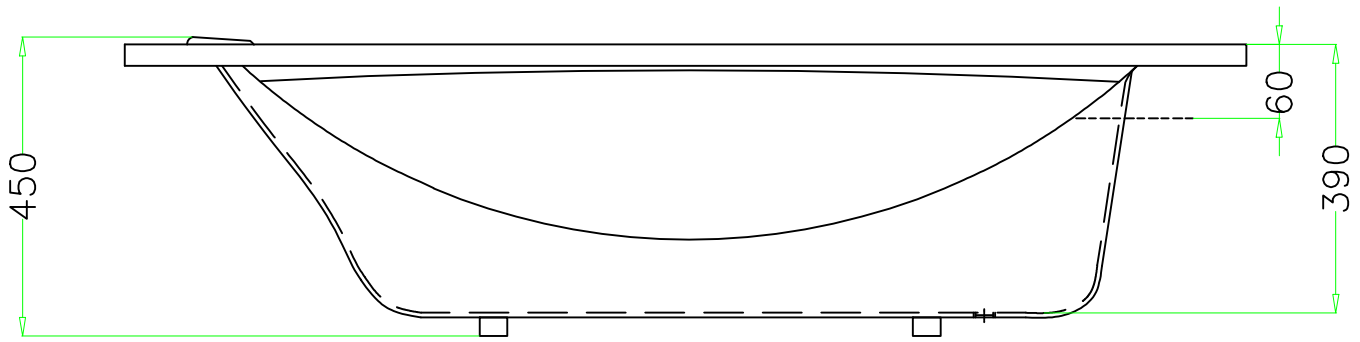

SAP CODE: 508572  
 PRODUCT NAME : MARINA PLUS  
 NAME OF COMMODITY : BATH TUB (WHITE)

DGN			MATERIAL
CAD	Sandeep.D	HSIL LIMITED	ACRYLIC BATH TUB
CHD		NH10, DELHI ROHTAK ROAD, BAHADURGARH-124507.HR.	
APPD			
SIGN		DATE	02.07.2019
		SCALE	NTS.
			SAP Code : - 508572 (White)