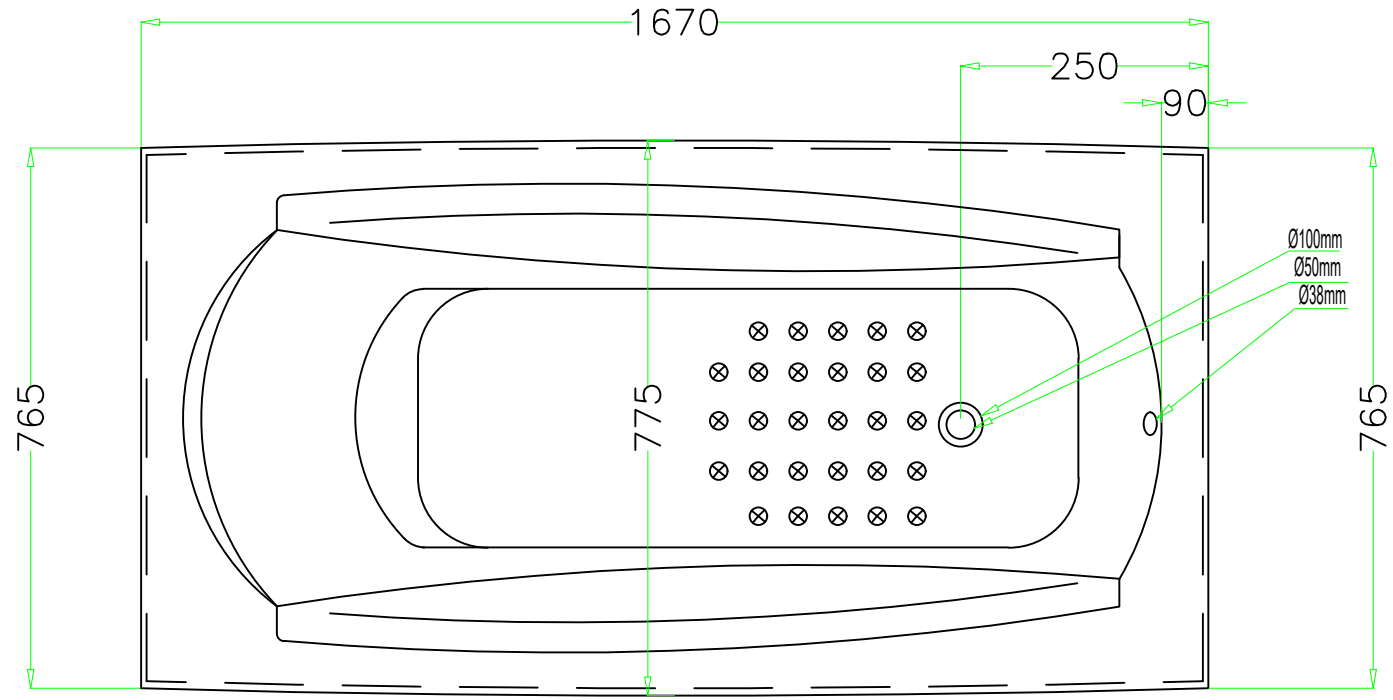

SAP CODE: 508572  
 PRODUCT NAME : MARINA PLUS  
 NAME OF COMMODITY : BATH TUB (WHITE)

DGN			MATERIAL
CAD	Sandeep.D	HSIL LIMITED	ACRYLIC BATH TUB
CHD		NH10, DELHI ROHTAK ROAD, BAHADURGARH-124507.HR.	
APPD			
SIGN		DATE	02.07.2019
		SCALE	NTS.
			SAP Code : - 508572 (White)