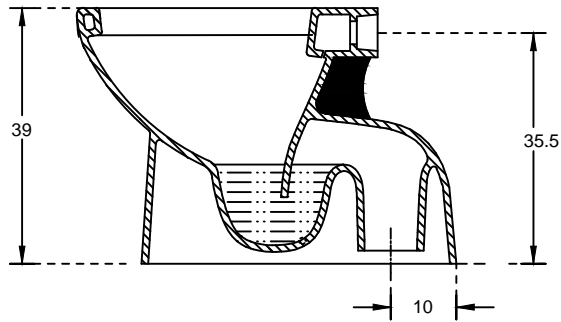

PLAN VIEW

SECTIONAL VIEW

hindware		HSIL LIMITED, BAHADURGARH
CATALOGUE No.:	20087	
ITEM DESCRIPTION:	EWC STAR 'S' (57 X 35 X 39 cm)	
DRAWN:		UNIT: CM
CHECKED:		SCALE: 1:10
APPROVED:		DRG. No.: WC/134 REV. No.: 0
DATE:	13.05.2010	