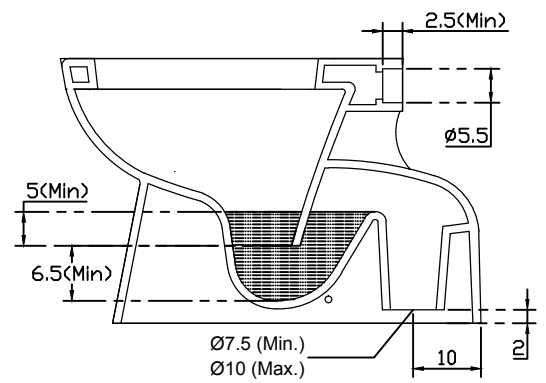

PLAN VIEW

BACK VIEW

FRONT ELEVATION

SECTIONAL VIEW

hindware

HSIL LIMITED,
BAHADURGARH

CATALOGUE No.: 20092

ITEM DESCRIPTION: EVC Cube Square bowl
(61.5X 34.5 X 40 cm)

DRAWN:

UNIT: CM

CHECKED:

SCALE: 1:10

APPROVED:

DRG. No.: WC/155
REV. No.: 0

DATE: 08.11.12