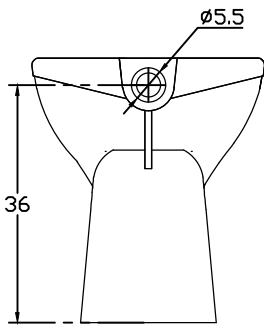

PLAN VIEW

BACK VIEW

FRONT ELEVATION

SECTIONAL VIEW

hindware

HSIL LIMITED,
BAHADURGARH

CATALOGUE No.: 20092

ITEM DESCRIPTION: EVC Cube Square bowl
(61.5X 34.5 X 40 cm)

DRAWN:

UNIT: CM

CHECKED:

SCALE: 1:10

APPROVED:

DRG. No.: WC/155
REV. No.: 0

DATE: 08.11.12