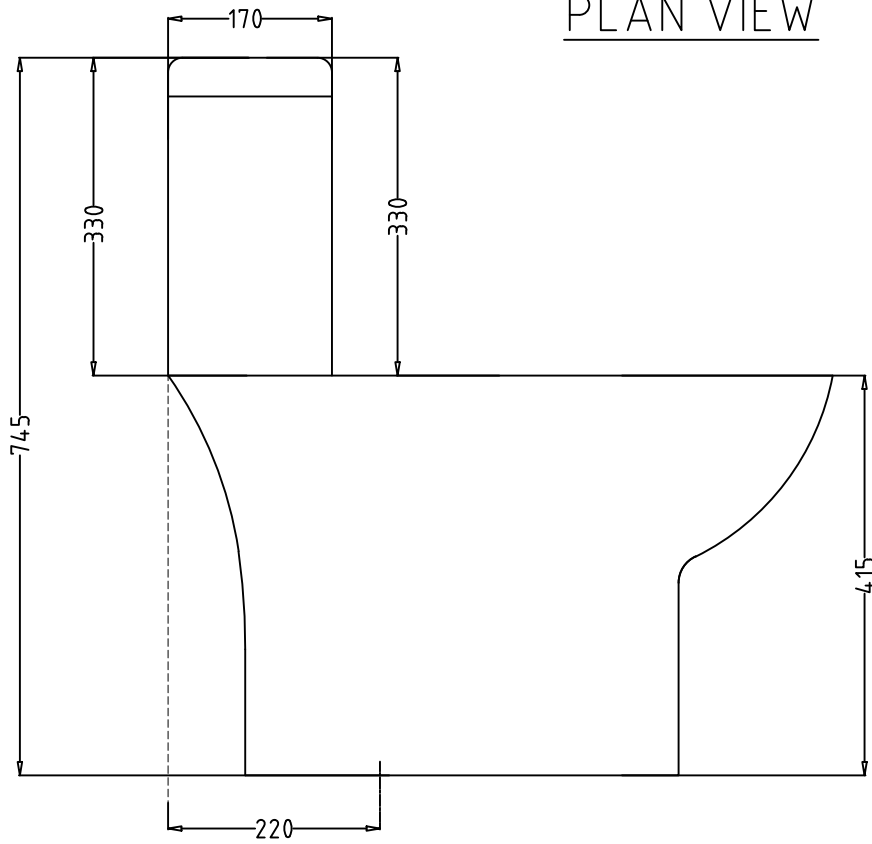

PLAN VIEW

SIDE VIEW

<b>hindware</b> ITALIAN COLLECTION		HSIL LIMITED BAHADURGARH	
CATALOGUE No. 92545			
ITEM DESCRIPTION: EWC 1 PC. DOME (S-220)SW			
DRAWN: ENGINEER QA		DRAWN: UNIT MM	
CHECKED: DGM QA		SCALE : 1:1	
APPROVED: GM QA		DRAWING No.:BTD/EWC/030	
DATE: 1.11.2019		REV.No.:	