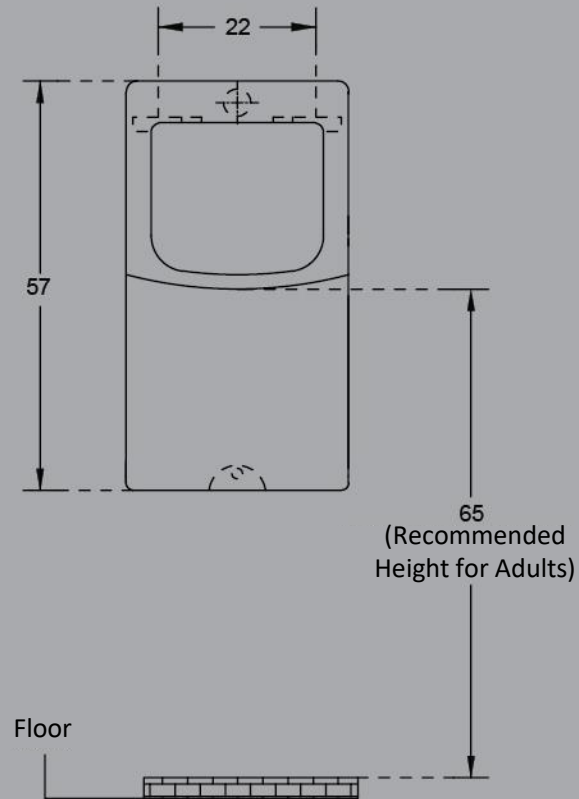

PLAN VIEW

FRONT ELEVATION

OMEGA NEO | URINAL