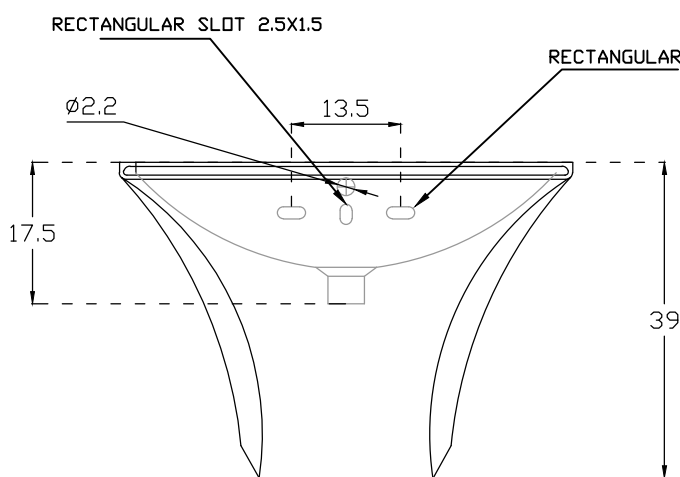

PLAN VIEW

SECTIONAL VIEW

FRONT ELEVATION

hindware ITALIAN COLLECTION		HSIL LIMITED, BAHADURGARH	
CATALOGUE NO: 91075		WB WITH SEMI PEDESTAL BERLIN (56cmx47cmx39cm)	
DRAWN:		UNIT:CM	
CHECKED:		SCALE:1:10	
APPROVED		DRAWING NO:WB/184	
DATE:25.08.15		REV:NO: 1	