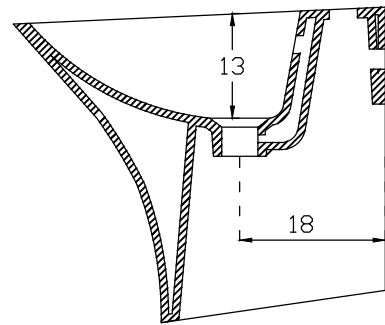

PLAN VIEW

SECTIONAL VIEW

FRONT ELEVATION

hindware ITALIAN COLLECTION		HSIL LIMITED, BAHADURGARH	
CATALOGUE NO: 91075		WB WITH SEMI PEDESTAL BERLIN (56cmx47cmx39cm)	
DRAWN:		UNIT:CM	
CHECKED:		SCALE:1:10	
APPROVED		DRAWING NO:WB/184	
DATE:25.08.15		REV:NO: 1	