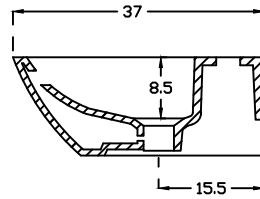

PLAN VIEW

SECTIONAL VIEW

FRONT ELEVATION

	HSIL LIMITED, BAHADURGARH
CATALOGUE No.10104 ITEM DESCRIPTION: WASH BASIN FABIO (45X37X14.5CM)	
DRAWN:	UNIT: CM
CHECKED:	SCALE: 1:10
APPROVED:	DRG. No. 212
DATE: 07.03.15	REV. No.: 0