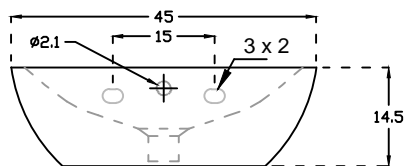

PLAN VIEW

SECTIONAL VIEW

FRONT ELEVATION

	HSIL LIMITED, BAHADURGARH
CATALOGUE No.10104 ITEM DESCRIPTION: WASH BASIN FABIO (45X37X14.5CM)	
DRAWN:	UNIT: CM
CHECKED:	SCALE: 1:10
APPROVED:	DRG. No. 212
DATE: 07.03.15	REV. No.: 0