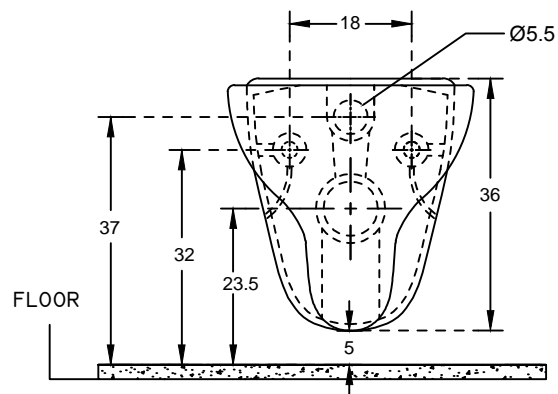

PLAN VIEW

BACK VIEW

<b>hindware</b>		<b>HSIL LIMITED, BAHADURGARH</b>	
CATALOGUE No.: 20082		ITEM DESCRIPTION: EWC WALL MOUNTING MARIO (50 x 36 x 36 cm)	
DRN.		UNIT: CM	
CHKD.		SCALE: 1:10	
APPD. :		DRG. No. : WC/114	
DATE: 15.03.2009		Rev. No. 0	