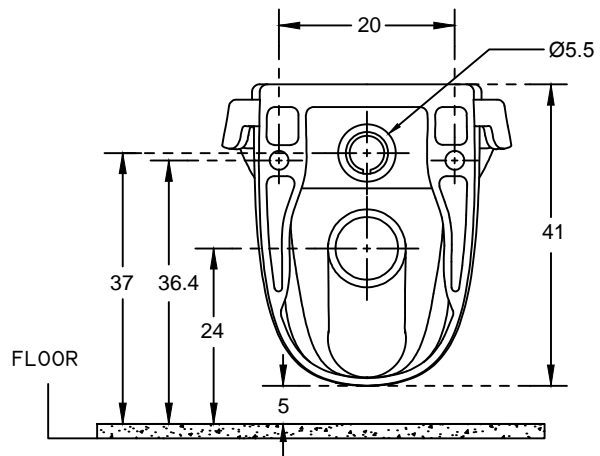

PLAN VIEW

BACK VIEW

hindware		HSIL LIMITED, BAHADURGARH	
CATALOGUE No.:		20061	
ITEM DESCRIPTION:		EWC WALL MOUNTING STUDIO (52 x 36 x 41 cm)	
DRAWN:		UNIT: CM	
CHECKED:		SCALE: 1:10	
APPROVED:		DRG. No.: WC/030	
DATE: 14.03.2009		Rev. No.: 1	